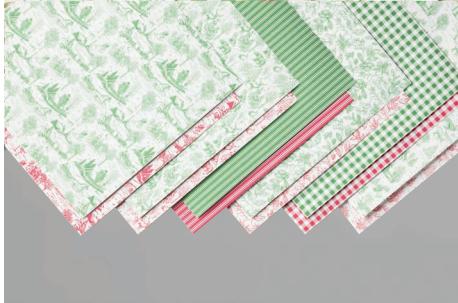

TOILE TIDINGS DESIGNER SERIES PAPER
150432 | pg: 34 (A-D) | ~~$11.50~~ $9.78